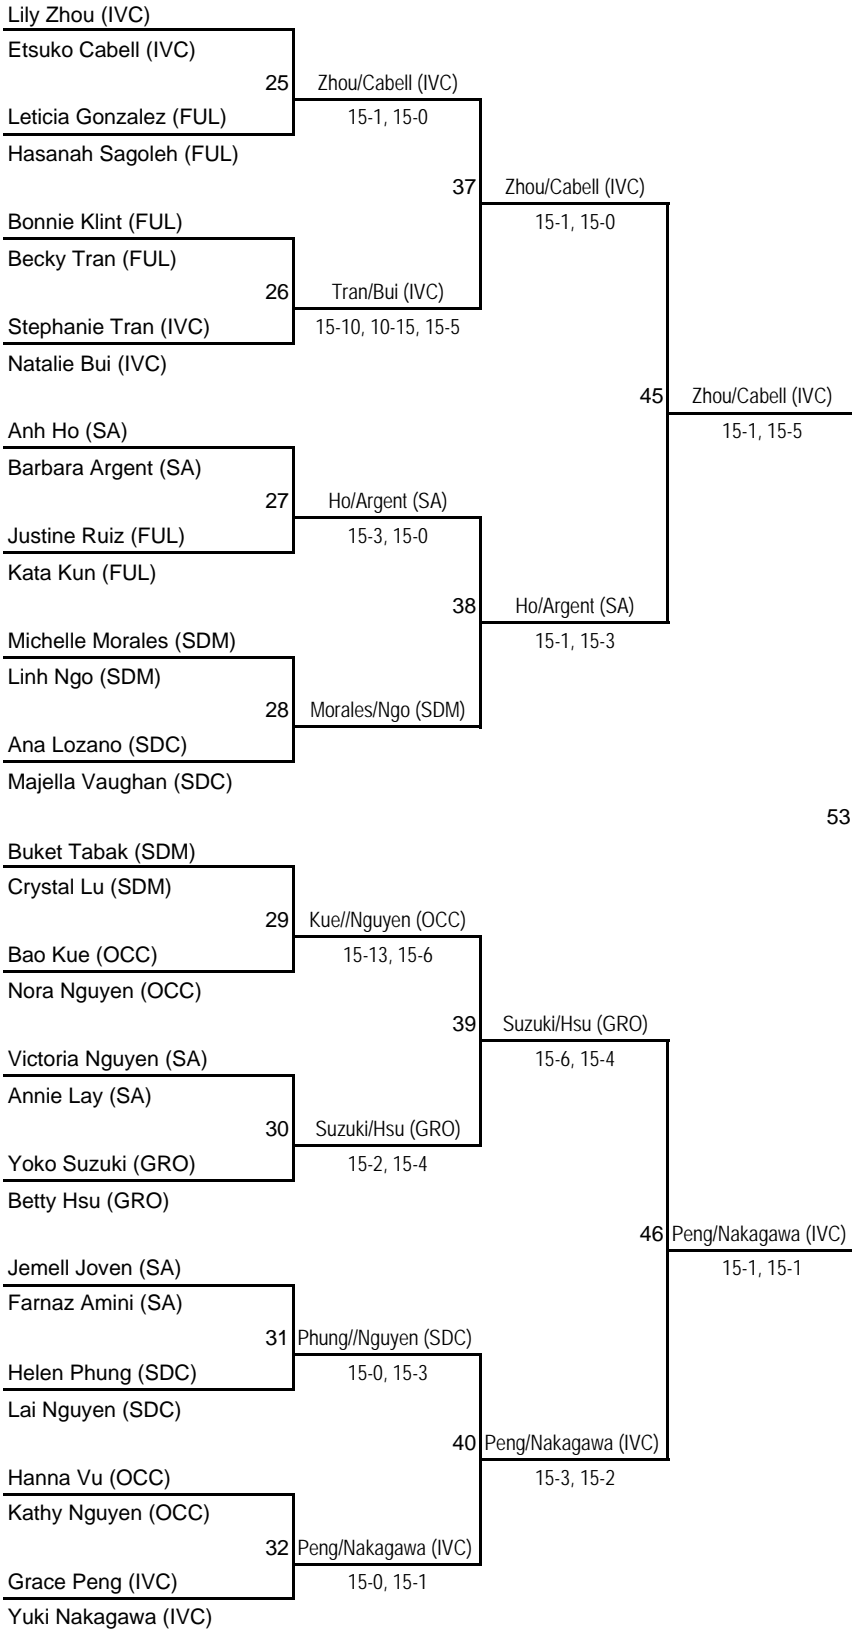

2005 Orange Empire Conference
**WOMEN'S BADMINTON
 DOUBLES CHAMPIONSHIPS**
 May 6, 2005 - Santa Ana College - Santa Ana, CA

2005 Order of Finish

- 1) Grace Peng/Yuki Nakagawa (IVC)
- 2) Lily Zhou/Etsuko Cabell (IVC)
- 3) Anh Ho/Barbara Argent (SA)
- 4) Yoko Suzuki/Betty Hsu (GRO)
- 5) Helen Phung/Lai Nguyen (SDC)
- 6) Stephanie Tran/Natalie Bui (IVC)

* Top 6 advance to state championships at Fresno City College May 12-14, 2005

Team Code

- Fullerton College (FUL)
- Grossmont College (GRO)
- Irvine Valley College (IVC)
- Orange Coast College (OCC)
- San Diego City College (SDC)
- San Diego Mesa College (SDM)
- Santa Ana College (SA)

2005 OEC Champions

15-9, 15-3

2005 OEC Champions